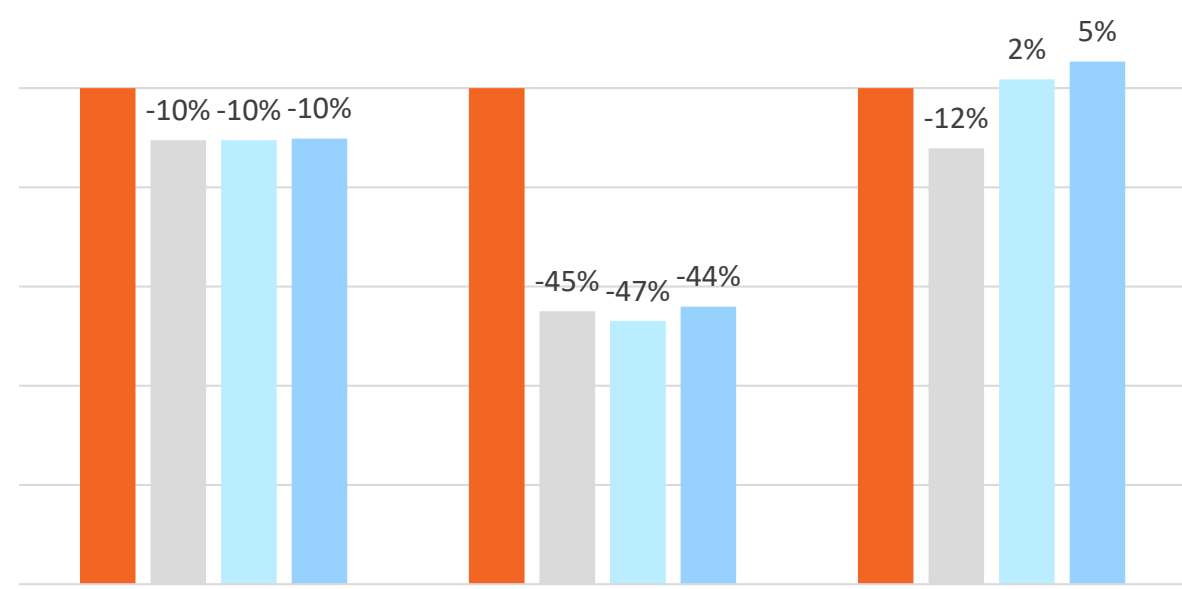

COMPETITIVE ANALYSIS²

■ HP EliteBook 745 G5, Ryzen™ 5 PRO 2500U
■ HP EliteBook 840 G5, Core i5 8350U vPro
■ Dell Latitude 7490, Core i5 8350U
■ Lenovo ThinkPad T480, Core i5 8350U